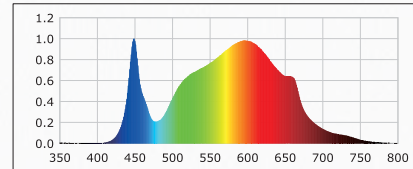

Cultiv8 500W Solar SUN LED

CODE: 4869

This revolutionary series of LED grow lights will produce the best yields, while consuming approximately half the electricity of its HID counterpart and producing virtually no heat. The Cultiv8 Solar Sun LED will cultivate fantastic yields, both in quantity and quality, while running quieter and cooler.

FEATURES & BENEFITS	SPECIFICATIONS
<ul style="list-style-type: none"> ❑ 2.5 $\mu\text{mol}/\text{J}$ ❑ 2.08 Amp ❑ Dimmable ❑ Air Cooling Design ❑ IP65 water resistant enclosure ❑ Full spectrum class leading diodes ❑ 3 year warranty ❑ RCM compliant ❑ Each unit comes with a Rope Ratchet hanger 	<ul style="list-style-type: none"> ❑ Net Weight: 9.8kg ❑ Gross Weight: 10kg ❑ Unit Dimensions: 17 x 44° cm ❑ Carton Dimensions: 49 x 49 x 25cm ❑ Carton Quantity: 1