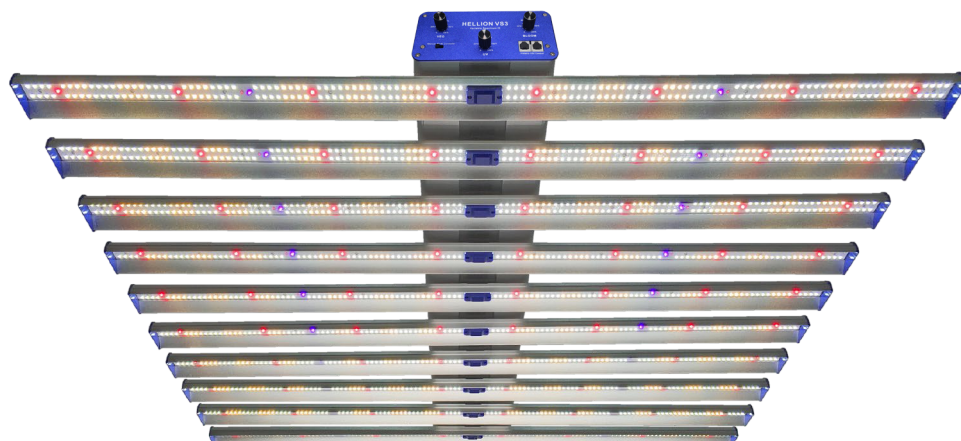

Technical Specifications:
HELLION 1000W VARIABLE SPECTRUM III LED

Horticultural 1000W 10-Bar LED Grow Light	
3 x Variable Channels	Veg + Bloom + UV
Full Spectrum + Red + Far Red + Ultraviolet - CRI: 93.1	
Diodes	Samsung LM301H - 3000K + 5000K Osram 660+730 Seoul 395nm
	Independent Sosen Drivers for each channel
Controllable with Hellion VS3 controller or equivalent 3-channel controller – PWM/0-10V	
Wet Rating	Drivers: IP67 LED Bars: IP65 Driver Housing: IP20
PPF	2700 $\mu\text{mol/s}$ PPE 2.70 $\mu\text{mol/s}$
BPF	2800 $\mu\text{mol/s}$ BPE 2.80 $\mu\text{mol/s}$
	<i>(BPF/BPE = Bioactive Photon Flux/Efficacy)</i>
Input Voltage	100-265 VAC – 50/60Hz
Input Current	10 – 3.78 Amp
Power Input	1000W
Fixture Dimensions	1120mm x 1120mm x 106mm
Net Weight	19kg
3 Year Warranty	