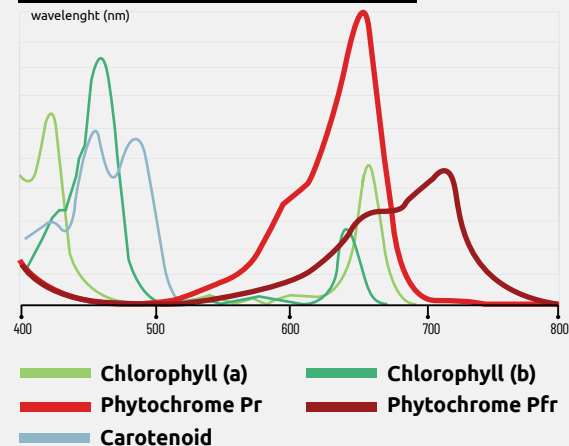

CCT 4000K

QUANTITY OF DIODES TOTAL White 288; Red 12; 24 Far Red

DIODES POWER PROPORTION White 74%; Red 14%; Far Red 12%

DIODES EFFICIENCY White 2.6 $\mu\text{mol}/\text{J}$; Red 3.0 $\mu\text{mol}/\text{J}$; Far Red 2.2 $\mu\text{mol}/\text{J}$

@ 230V		
DIMMING	INPUT POWER (W)	INPUT CURRENT (A)
100%	208	0.92
75%	150	0.67
50%	96	0.44
25%	50	0.27

SQD SPECTRUM GRAPH

ABSORPTION CURVES OF PLANTS

DISTRIBUTION CURVE FLUX

AVERAGE BEAM ANGLE (50%) : 117.9 DEG