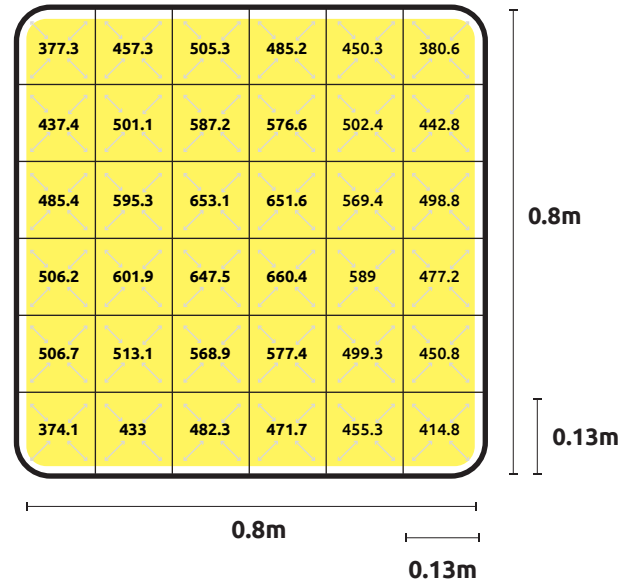

LUMATEK ATS200W PRO PPFD MAPS

TEST AREA **0.8M x 0.8M**

TEST POINTS **36**

TEST EQUIPMENT **INTEGRATING 2 METER SPHERE & LI-COR 180**

AMBIENT TEMPERATURE **25°**

HEIGHT FROM CANOPY **30CM, 40CM, 50CM, 100CM**

REFLECTION **0%**

HEIGHT TO TEST POINT **30cm**
 CANOPY AVERAGE PPF **577.1 $\mu\text{mol/s/m}^2$**

HEIGHT TO TEST POINT **40cm**
 CANOPY AVERAGE PPF **510.7 $\mu\text{mol/s/m}^2$**

HEIGHT TO TEST POINT **50cm**
 CANOPY AVERAGE PPF **478.8 $\mu\text{mol/s/m}^2$**