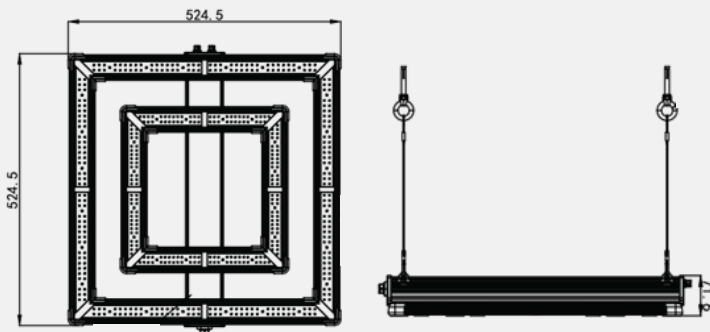

APPLICATION Multi-layer, Room, Tent

WATERPROOF & DUSTPROOF IP65

LIFETIME +60 000 hrs

LIGHT DISTRIBUTION 120°

LIGHT SOURCE Higher Spec 4000K White, 660nm Red & 730nm Far Red Diodes

CCT 4000K

QUANTITY OF DIODES TOTAL White 288; Red 12; 24 Far Red

DIODES POWER PROPORTION White 74%; Red 14%; Far Red 12%

DIODES EFFICIENCY White 2.6 $\mu\text{mol}/\text{J}$; Red 3.0 $\mu\text{mol}/\text{J}$; Far Red 2.2 $\mu\text{mol}/\text{J}$

DIMMABLE OFF-25%-50%-75%-100% with 0-10V Light Dimmer (Included)

EXTERNAL CONTROL With Lumatek Digital Panel Plus 2.0 or Universal Controller 0-10V

WEIGHT 4 Kg

DIMENSIONS 524.5 x 524.5 x 71.6mm

SPECTRUM Full Spectrum +

THERMAL MANAGEMENT Passive cooling

POWER FACTOR 0.95

MAX. AMBIENT TEMPERATURE (@200W POWER) 25°C

BTU 703 BTUs/h

WARRANTY 3 Years

CERTIFICATIONS IP65, Rohs Directive 2011/65/EU And (EU)2015/863)

LED Fixture: CE Safety Standard: EN 60598-1:2015+A1:2018, EN 60598-2-1:1989, EN 62031:2020, EN 62493:2015, EN 62471:2008; CE EMC Standard: EN 55015:2019, EN 61547:2009, EN 61000-3-2:2019, EN 61000-3-3:2013+A1:2019

LED Driver: CE Safety Standard: EN 60598-1:2015+A1:2018, EN 60598-2-1:1989, EN 62031:2020, EN 62493:2015, EN 62471:2008; CE EMC Standard: EN 61347-1:2015, EN 61347-2-13:2014+A1:2017, EN 62493:2015

INPUT CURRENT (A/W) PER DIMMING RANGE

@ 230V		
DIMMING	INPUT POWER (W)	INPUT CURRENT (A)
100%	208	0.92
75%	150	0.67
50%	96	0.44
25%	50	0.27