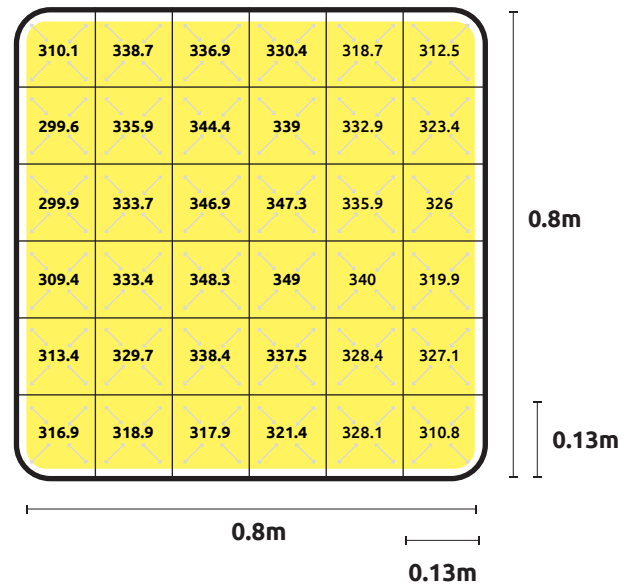

LUMATEK ATS200W PRO PPFD MAPS

TEST AREA **0.8M x 0.8M**

TEST POINTS **36**

TEST EQUIPMENT **INTEGRATING 2 METER SPHERE & LI-COR 180**

AMBIENT TEMPERATURE **25°**

HEIGHT FROM CANOPY **30CM, 40CM, 50CM, 100CM**

REFLECTION **0%**

HEIGHT TO TEST POINT **30cm**
 CANOPY AVERAGE PPF **577.1 $\mu\text{mol/s/m}^2$**

HEIGHT TO TEST POINT **40cm**
 CANOPY AVERAGE PPF **510.7 $\mu\text{mol/s/m}^2$**

HEIGHT TO TEST POINT **50cm**
 CANOPY AVERAGE PPF **478.8 $\mu\text{mol/s/m}^2$**

HEIGHT TO TEST POINT **100cm**
 CANOPY AVERAGE PPF **327.8 $\mu\text{mol/s/m}^2$**

For sales support:
orders@lumatek.co.uk

General contact:
info@lumatek.co.uk

For technical support:
techsupport@lumatek.co.uk