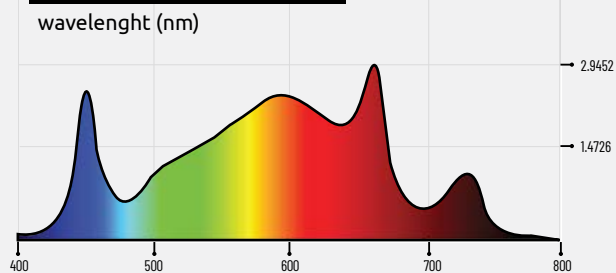

CCT 4000K

QUANTITY OF DIODES TOTAL White 288; Red 12; 24 Far Red

DIODES POWER PROPORTION White 74%; Red 14%; Far Red 12%

DIODES EFFICIENCY White 2.6 $\mu\text{mol}/\text{J}$; Red 3.0 $\mu\text{mol}/\text{J}$; Far Red 2.2 $\mu\text{mol}/\text{J}$

@ 230V		
DIMMING	INPUT POWER (W)	INPUT CURRENT (A)
100%	208	0.92
75%	150	0.67
50%	96	0.44
25%	50	0.27

SQD SPECTRUM GRAPH

ABSORPTION CURVES OF PLANTS

DISTRIBUTION CURVE FLUX

AVERAGE BEAM ANGLE (50%) : 117.9 DEG