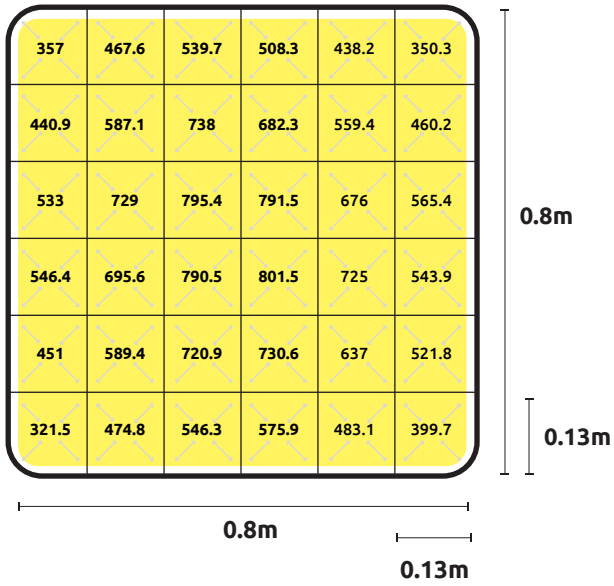

LUMATEK ATS200W PRO PPFD MAPS

TEST AREA **0.8M x 0.8M**

TEST POINTS **36**

TEST EQUIPMENT **INTEGRATING 2 METER SPHERE & LI-COR 180**

AMBIENT TEMPERATURE **25°**

HEIGHT FROM CANOPY **30CM, 40CM, 50CM, 100CM**

REFLECTION **0%**

HEIGHT TO TEST POINT **30cm**
 CANOPY AVERAGE PPF **577.1 $\mu\text{mol/s/m}^2$**

HEIGHT TO TEST POINT **40cm**
 CANOPY AVERAGE PPF **510.7 $\mu\text{mol/s/m}^2$**

HEIGHT TO TEST POINT **50cm**
 CANOPY AVERAGE PPF **478.8 $\mu\text{mol/s/m}^2$**