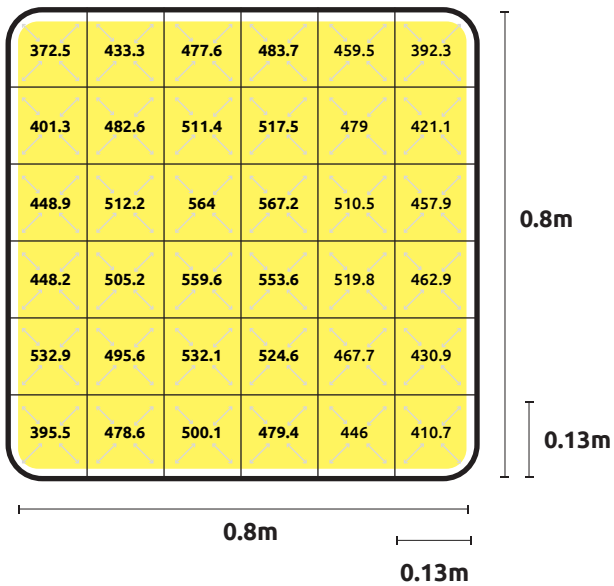

LUMATEK ATS200W PRO PPFD MAPS

TEST AREA **0.8M x 0.8M**

TEST POINTS **36**

TEST EQUIPMENT **INTEGRATING 2 METER SPHERE & LI-COR 180**

AMBIENT TEMPERATURE **25°**

HEIGHT FROM CANOPY **30CM, 40CM, 50CM, 100CM**

REFLECTION **0%**

HEIGHT TO TEST POINT **30cm**
 CANOPY AVERAGE PPF **577.1 $\mu\text{mol/s/m}^2$**

HEIGHT TO TEST POINT **40cm**
 CANOPY AVERAGE PPF **510.7 $\mu\text{mol/s/m}^2$**

HEIGHT TO TEST POINT **50cm**
 CANOPY AVERAGE PPF **478.8 $\mu\text{mol/s/m}^2$**

HEIGHT TO TEST POINT **100cm**
 CANOPY AVERAGE PPF **327.8 $\mu\text{mol/s/m}^2$**

For sales support:
orders@lumatek.co.uk

General contact:
info@lumatek.co.uk

For technical support:
techsupport@lumatek.co.uk