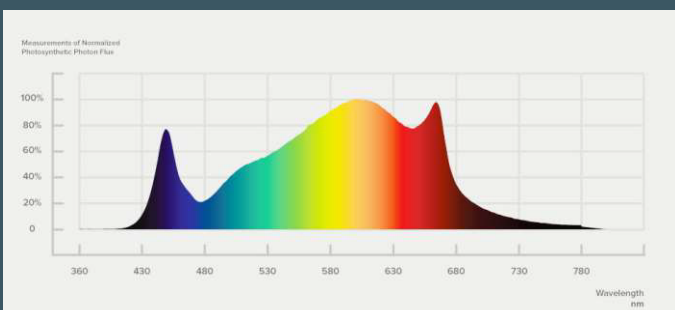

## SPECIFICATIONS

Light Source	LED
Spectrum	Full spectrum
PPF	2016 $\mu\text{mol/s}$
Input Power	720W
Efficacy	2.8 $\mu\text{mol/J}$
Input Voltage	Autosensing 100-277V, 347V
Fixture Dimensions   Weight	47" L x 43.6" W x 2.63" H   27lbs 11oz 119.5cm L x 110.76cm W x 6.7cm H   12.55kg
Mounting Height	$\geq 6"$ (15.2cm) Above Canopy
Thermal Management	Passive
Dimming	0-10V
Light Distribution	120°
Lifetime	L90: > 54,000hrs
Power Factor	> 90%
Certifications	IP66, CE, powersupply UL
Warranty	3 Year Standard Warranty

## DIMENSIONS

[ TOP VIEW ]

[ SIDE VIEW ]

[ POWER SUPPLY ]<sub>4</sub>