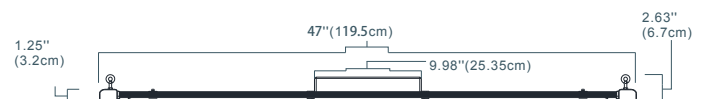

## SPECIFICATIONS

Light Source	LED
Spectrum	Full spectrum
PPF	2016 $\mu\text{mol/s}$
Input Power	720W
Efficacy	2.8 $\mu\text{mol/J}$
Input Voltage	Autosensing 100-277V, 347V
Fixture Dimensions   Weight	47" L x 43.6" W x 2.63" H   27lbs 11oz 119.5cm L x 110.76cm W x 6.7cm H   12.55kg
Mounting Height	$\geq 6"$ (15.2cm) Above Canopy
Thermal Management	Passive
Dimming	0-10V
Light Distribution	120°
Lifetime	L90: > 54,000hrs
Power Factor	> 90%
Certifications	IP66, CE, powersupply UL
Warranty	3 Year Standard Warranty

## DIMENSIONS

[ TOP VIEW ]

[ SIDE VIEW ]

[ POWER SUPPLY ]<sub>4</sub>