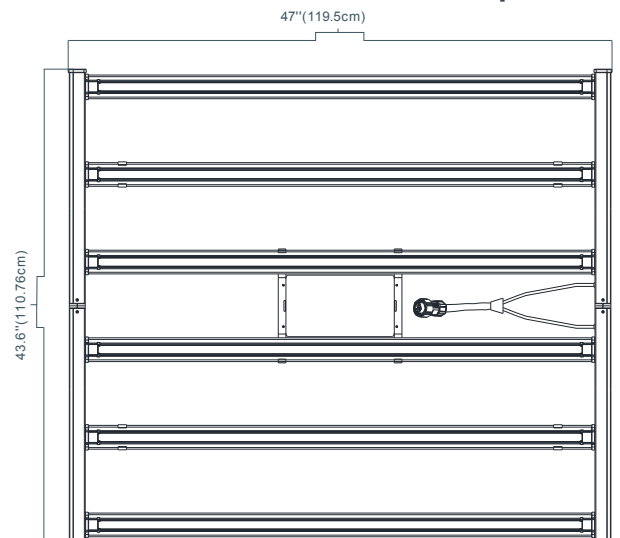

## SPECIFICATIONS

Light Source	LED
Spectrum	Full spectrum
PPF	2016 $\mu\text{mol/s}$
Input Power	720W
Efficacy	2.8 $\mu\text{mol/J}$
Input Voltage	Autosensing 100-277V, 347V
Fixture Dimensions   Weight	47" L x 43.6" W x 2.63" H   27lbs 11oz 119.5cm L x 110.76cm W x 6.7cm H   12.55kg
Mounting Height	$\geq 6"$ (15.2cm) Above Canopy
Thermal Management	Passive
Dimming	0-10V
Light Distribution	120°
Lifetime	L90: > 54,000hrs
Power Factor	> 90%
Certifications	IP66, CE, powersupply UL
Warranty	3 Year Standard Warranty

## DIMENSIONS

[ TOP VIEW ]

[ SIDE VIEW ]

[ POWER SUPPLY ]<sub>4</sub>