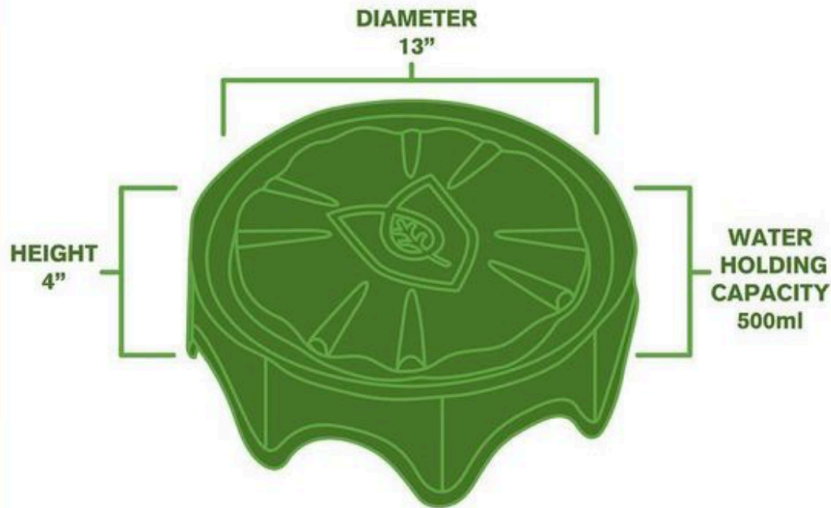

FloraFlex®

Helping you grow with your garden.®

POTPRO™ PLATFORM SYSTEM

PUMPS

Little Giant
VCC-20ULS, 80 GPH
Automatic Condensate
Removal Pump w/
Safety Switch (115V)

Everbilt
1/3 HP Automatic
Utility Pump

COMPATIBLE

- 1 Gallon QuickFill
- 2 Gallon Quickfill
- 6" - 1 Gallon PotPro
- 8" - 2 Gallon PotPro
- 3 Gallon PotPro
- 5 Gallon PotPro

FAQ

HOW LONG DOES IT TAKE TO DRAIN 500ML FROM THE POTPRO PLATFORM?

The platforms takes 10 seconds to gravity drain 500ml. i.e., If you had a 100 Platforms connected to one drainage point and simultaneously filled them to 500ml each it would take 16.6 minutes to drain.

HOW MANY POTPRO PLATFORMS CAN I HAVE CONNECTED TO ONE DRAINAGE POINT?

As long as you are not exceeding 500ml in runoff per plant, per irrigation cycle you can have as many as you want.

RELATED PRODUCTS

Platform Fitting T

Platform Fitting Elbow

Platform Drainage T

Platform Drainage Elbow

Platform Drainage 4-Way

Links