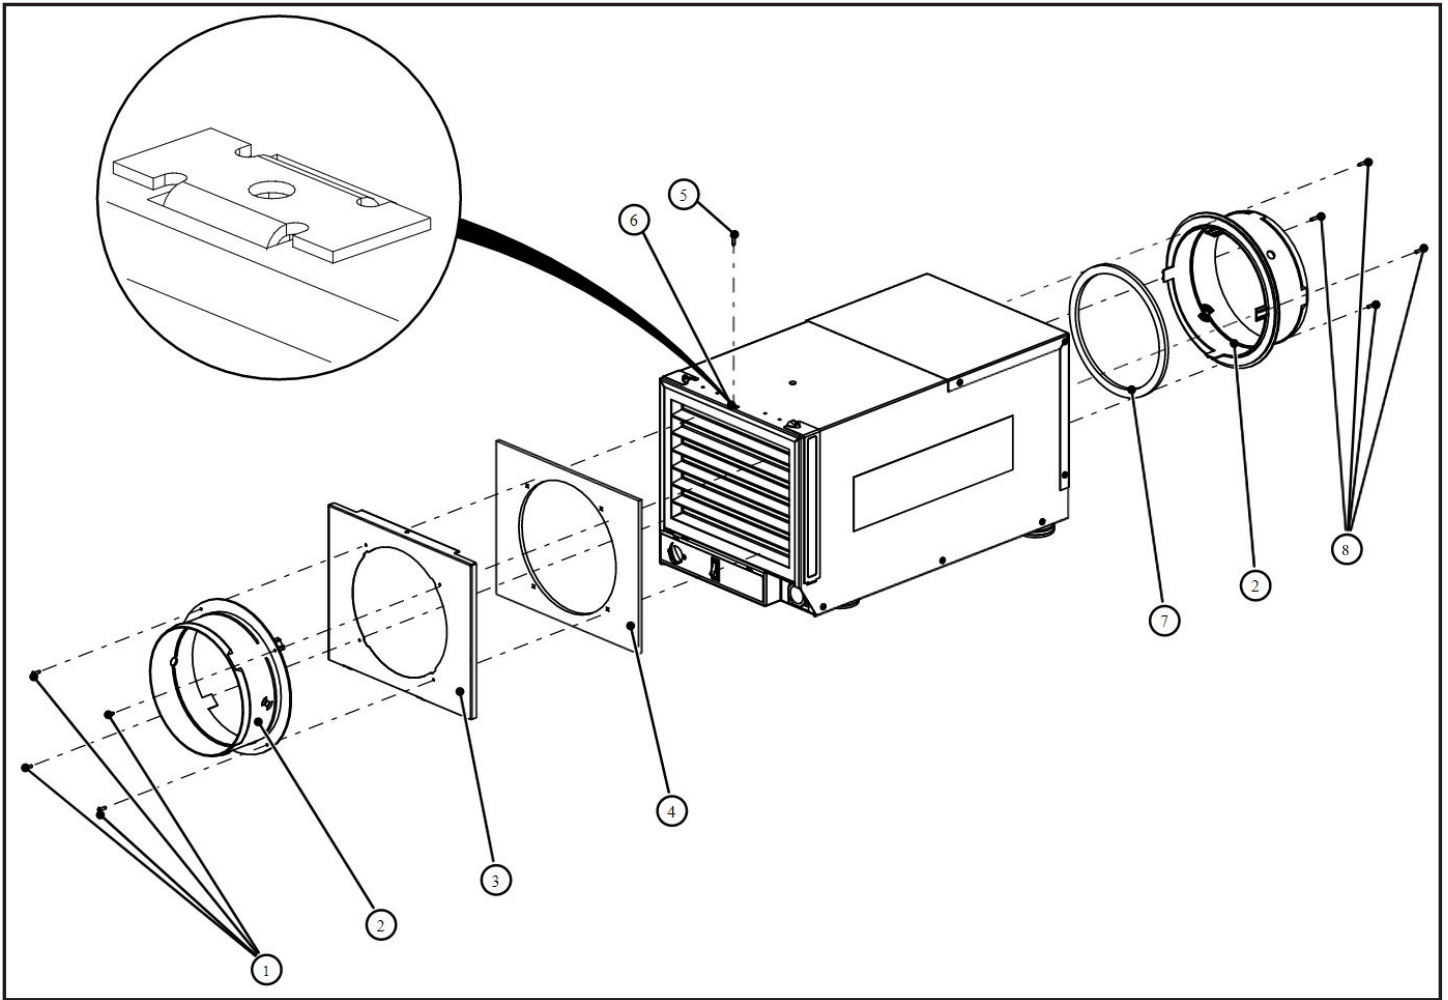

# Quest 70 Duct Kit

	Part #	Description	Quantity
1.	1190257	6-32 x 1/2 Screw	4
2.	4029588	8" Duct Collar	2
3.	4032719-01	Plenum, Duct Collar	1
4.	4029604	Tape Foam	1
5.	1028265	8-15 x 1/2 Screw	1
6.	4032761	Tinnerman Nut	1
7.	4030138	Tape Foam Seal	1
8.	1190259	6-20 x 34" Screw	4